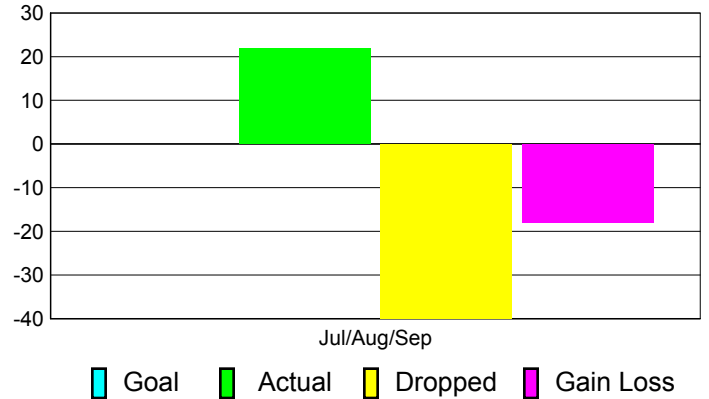

### YTD Status Quo Clubs 2011-2012

Status Quo Clubs Compared to Status Quo Members

## MEMBERSHIP

**Membership Results**  
2011-2012

**Membership**  
2010-2011

Month	Net Memb Goal	Actual New Memb	Actual Dropped Memb	Gain/Loss of Memb	Gain/Loss of Memb
Jul/Aug/Sep		22	-40	-18	-23
<b>Totals</b>		<b>22</b>	<b>-40</b>	<b>-18</b>	<b>-23</b>

### Membership Results 2011-2012

Goal, New, Dropped, Gain/Loss

### Comparison of Membership Gain/Loss

Current Year Compared to the Previous Year