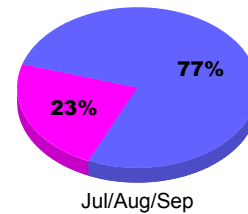

Gender Comparison 2011-2012